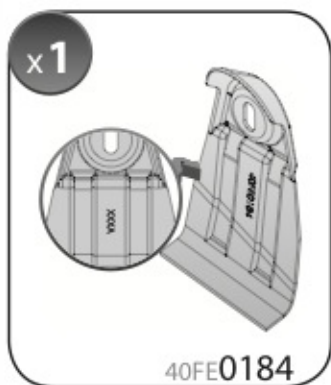

A

ALLUMINIO
Aluminium

max: ???kg

Safety Regulations

KIA PICANTO

Art. **N21167**

4

5