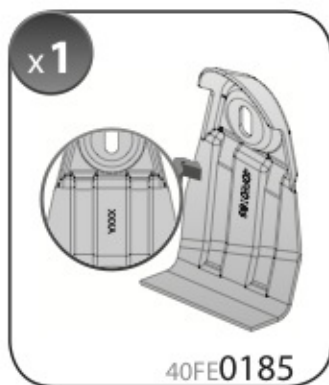

A

ALLUMINIO
Aluminium

max: ???kg

Safety Regulations

KIA PICANTO

Art. **N21167**

4

5