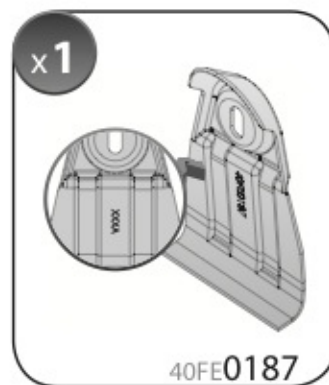

A

ALLUMINIO
Aluminium

max: ???kg

Safety Regulations

KIA PICANTO

Art. **N21167**

4

5