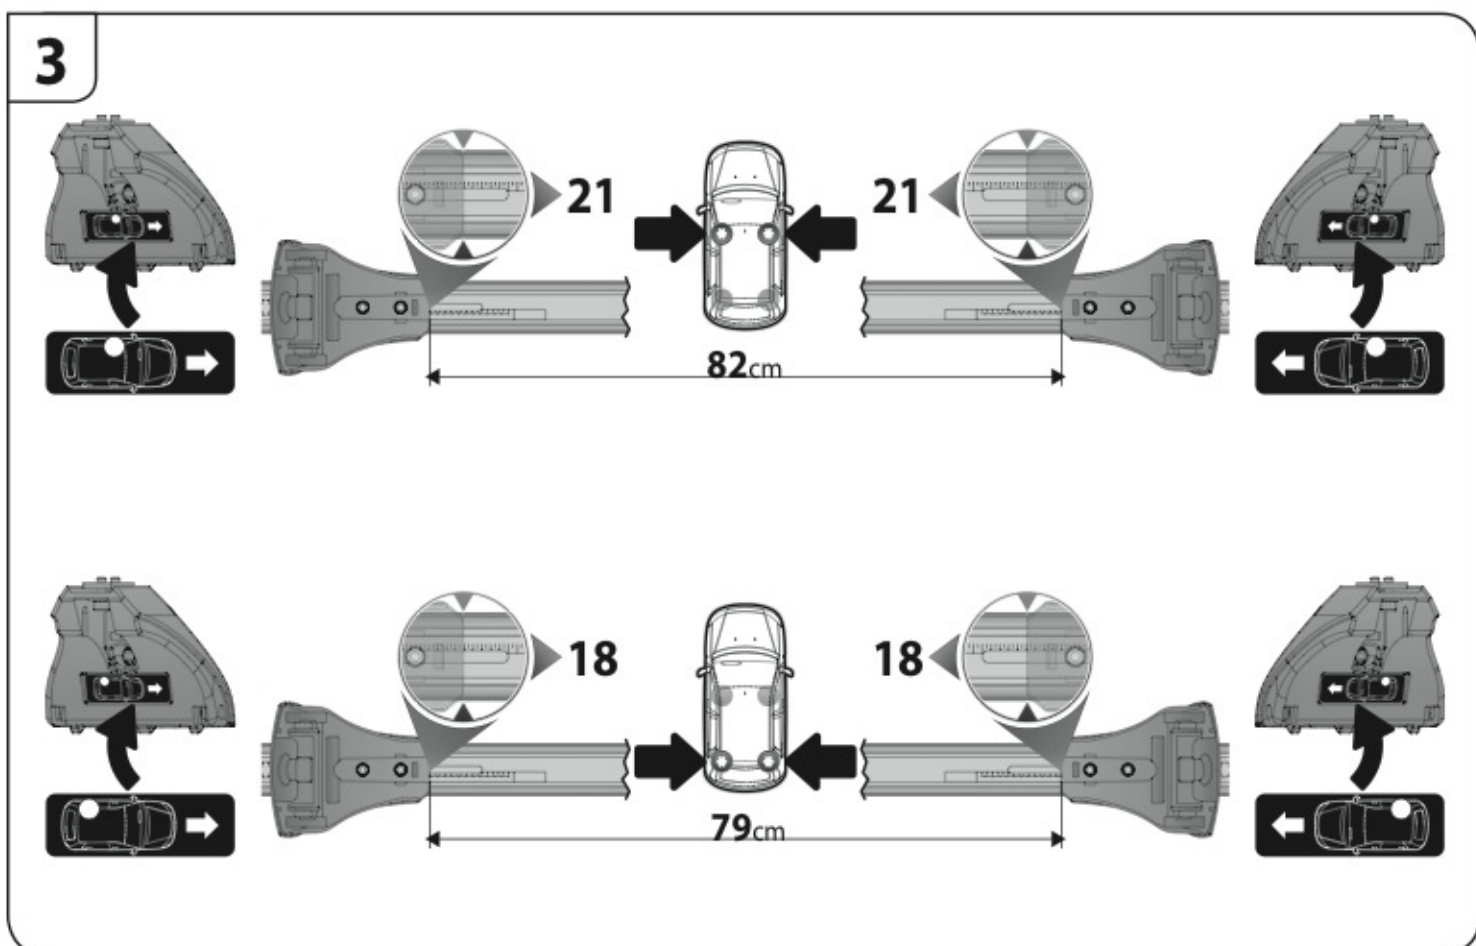

A

ALLUMINIO
Aluminium

max: ???kg

Safety Regulations

KIA PICANTO

Art. **N21167**

4

5