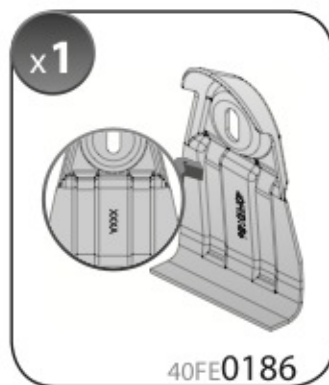

A

ALLUMINIO
Aluminium

max: ???kg

Safety Regulations

KIA PICANTO

Art. **N21167**

4

5