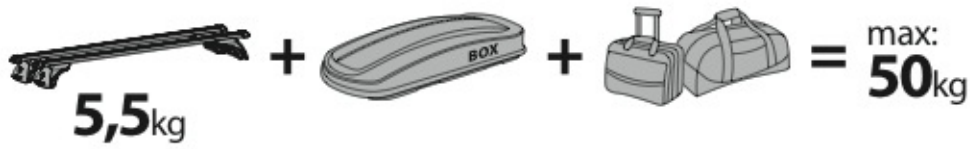

A

ALLUMINIO
Aluminium

max: ???kg

Safety Regulations

KIA PICANTO

Art. **N21167**

4

5