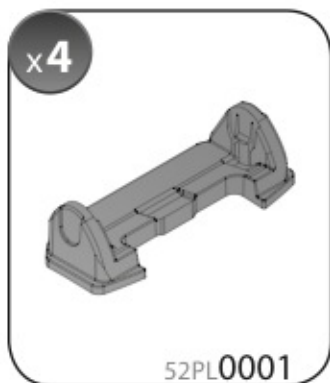

A

ALLUMINIO
Aluminium

max: ???kg

Safety Regulations

KIA PICANTO

Art. **N21167**

4

5